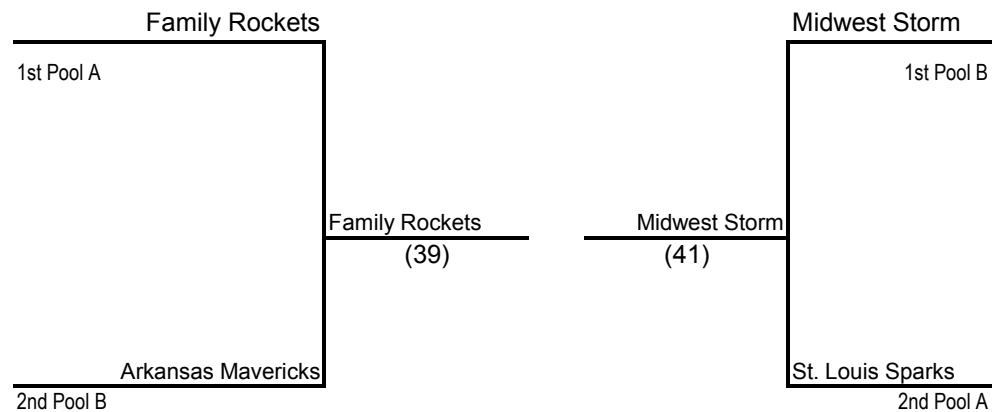

GIRLS 8TH GRADE

COURT LOCATIONS

COURT 1 - 6

St. Louis Sports Center
6727 Langley Avenue
St. Louis, MO 63123

COURTS 7 - 10

Kirkwood High School
801 W. Essex
Kirkwood, MO 63122

COURTS 11 - 14

Webster Groves High School
100 Selma Avenue
Webster Groves, MO 63119
Best to enter gym from E. Bradford

COURTS 15 - 17

Hancock High School
229 West Ripa Avenue
St. Louis, MO 63125

Pool A	
111	Dellalamb Storm
112	St. Louis Sparks
113	S.W. Illinois Jets
114	St. Louis Family Rockets

Pool B	
115	Midwest Storm
116	Southern Illinois Tigers
117	Arkansas Mavericks
118	Jackson Express

FRIDAY	OPPONENTS
7:00 PM	S.W. Illinois Jets v St. Louis Family Rockets
9:00 PM	Midwest Storm v Southern Illinois Tigers
SATURDAY	OPPONENTS
9:00 AM	Dellalamb Storm v S.W. Illinois Jets
11:00 AM	St. Louis Sparks v S.W. Illinois Jets
12:00 AM	Midwest Storm v Arkansas Mavericks
2:00 PM	Jackson Express v Midwest Storm
6:00 PM	Southern Illinois Tigers v Jackson Express
6:00 PM	St. Louis Family Rockets v Dellalamb Storm
8:00 PM	Southern Illinois Tigers v Arkansas Mavericks
8:00 PM	St. Louis Sparks v St. Louis Family Rockets
SUNDAY	OPPONENTS
8:00 AM	Arkansas Mavericks v Jackson Express
8:00 AM	Dellalamb Storm v St. Louis Sparks
1:00 PM	SEMI-FINAL 1
1:00 PM	SEMI-FINAL 2
4:00 PM	CHAMPIONSHIP GAME

Midwest Storm
2010 CHAMPION