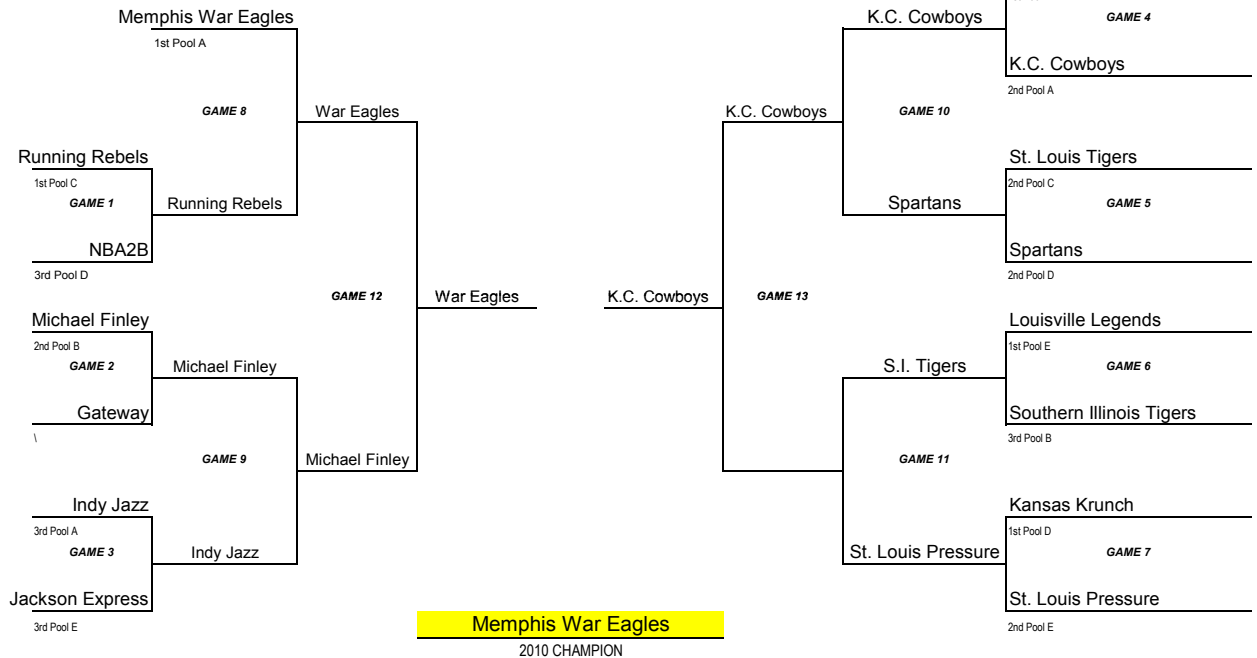

Pool C	
74	Running Rebels
75	St. Louis Tigers
76	Gateway

Pool D	
77	NBA2B
78	St. Louis Spartans
79	Kansas Krunch

Pool E	
80	Jackson Express
81	Louisville Legends
82	St. Louis Pressure

FRIDAY	OPPONENTS	COURT
6:00 PM	War Eagles v Southern Illinois Tigers	3
7:10 PM	Running Rebels v St. Louis Tigers	1
SATURDAY	OPPONENTS	COURT
8:15 AM	Kansas Krunch v St. Louis Spartans	3
8:15 AM	St. Louis Pressure v Jackson Express	4
9:25 AM	Michael Finley v Southern Illinois Tigers	1
10:35 AM	NBA2B v St. Louis Spartans	6
11:45 AM	K.C. Cowboys v War Eagles	4
11:45 AM	Michael Finley v Indy Jazz Elite	5
12:55 PM	St. Louis Tigers v Gateway	4
3:15 PM	Louisville Legends v St. Louis Pressure	1
3:15 PM	K.C. Cowboys v Southern Illinois Tiger	2
4:25 PM	Running Rebels v Gateway	2
5:35 PM	Louisville Legends v Jackson Express	1
6:45 PM	Indy Elite Jazz v Memphis War Eagles	3
6:45 PM	Kansas Krunch v NBA2B	4
7:55 PM	Sweet 16 - 2nd Pool B v 3rd Pool C	11
7:55 PM	Sweet 16 - 2nd Pool A v 3rd Pool B	12
7:55 PM	Sweet 16 - 1st Pool E v 3rd Pool A	14
9:05 PM	Sweet 16 - 1st Pool B v 3rd Pool E	11
9:05 PM	Sweet 16 - 2nd Pool C v 2nd Pool D	12
9:05 PM	Sweet 16 - 1st Pool C v 3rd Pool D	13
9:05 PM	Sweet 16 - 1st Pool D v 2nd Pool E	14
SUNDAY	OPPONENTS	COURT
8:00 AM	Elite 8 - Game 11	1
8:00 AM	Elite 8 - Game 9	6
9:10 AM	Elite 8 - Game 10	2
9:10 AM	Elite 8 - Game 8	5
12:40 PM	Final 4 - Game 13	1
12:40 PM	Final 4 - Game 12	6
3:00 PM	Championship	3
3:00 PM	Loser Game 1 v Loser Game 5	7
3:00 PM	Loser Game 2 v Loser Game 6	8
3:00 PM	Loser Game 3 v Loser Game 4	9

IMPORTANT: 6th Grade Sweet 16 games (only) are not going to be at the St. Louis Sports Center but at Webster Groves High School
Elite 8 through Championship games will be back at the St. Louis Sports Center

To All Teams,
If you come in last in your pool you only get a three game guarantee. If you finish 1st or 2nd in your pool then your team is guaranteed at least 4 games, except the loser of Game 6.
Coach T