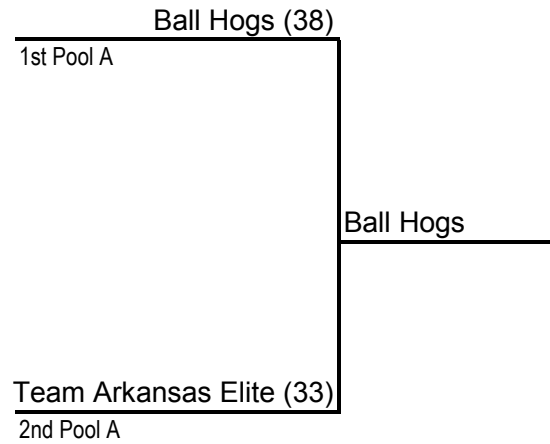

COURTS 11 - 14

Webster Groves High School
100 Selma Avenue
Webster Groves, MO 63119

Best to enter gym from E. Bradford

COURTS 15 - 17

Hancock High School
229 West Ripa Avenue
St. Louis, MO 63125

FRIDAY	OPPONENTS
7:00 PM	And 1 Cops v S.W. Illinois Jets
SATURDAY	OPPONENTS
8:00 AM	Ball Hogs v And 1 Cops
11:00 AM	Ball Hogs v Memphis Elite
4:00 PM	Memphis Elite v S.W. Illinois Jets
SUNDAY	OPPONENTS
10:00 AM	Memphis Elite v And 1 Cops
10:00 AM	S.W. Illinois Jets v Ball Hogs
3:00 PM	CHAMPIONSHIP